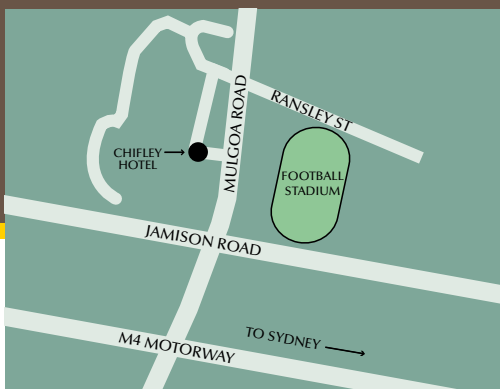

CENTRAL RESERVATIONS

1300 650 464

BOOK ONLINE

www.chifleyhotels.com

Parramatta	31 kms	44 minutes drive
Blue Mountains	43 kms	53 minutes drive
Sydney	53 kms	1 hour & 7 minutes drive
Airport	59 kms	1 hour & 19 minutes drive

Cnr Mulgoa and Jamison Roads Penrith NSW 2750
Telephone (02) 4721 7700 Facsimile (02) 4732 2928
Email reservations.penrithpanthers@chifleyhotels.com

AMADEUS SYDPEN GALILEO 27480 SABRE 74688 WORLDSPAN CCPE

CHIFLEY

PENRITH
PANTHERS

THE | *escape clubs*

CONSTELLATION HOTEL GROUP

A division of Touraust Corporation