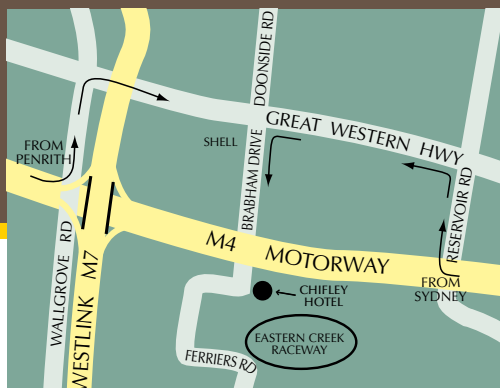

CENTRAL RESERVATIONS

1300 650 464

BOOK ONLINE

www.chifleyhotels.com

CHIFLEY EASTERN CREEK

M4 & M7 Junction	2 kms	5 minutes drive
Parramatta	17 kms	15 minutes drive
Sydney CBD	40 kms	30 minutes drive
Sydney International Airport	50 kms	35 minutes drive

CHIFLEY

EASTERN CREEK

THE *escape clubs*

CONSTELLATION HOTEL GROUP

A division of Touraust Corporation

CHIFLEY

EASTERN CREEK

What a delightful surprise.

CHIFLEY EASTERN CREEK

At Chifley Eastern Creek you are ideally positioned just 2km from the junction of the M4 and M7 motorways allowing for easy access to all areas of Sydney.

Chifley Eastern Creek is ideal for corporate travellers with major Western Suburbs business parks located within 15km of the hotel. Or rev it up a little and catch the motor sport action at Eastern Creek Raceway, Western Sydney International Dragway and Eastern Creek International Karting Raceway. Prefer a little less pace? Change down a gear and explore Nurranginy Reserve, Featherdale Wildlife Park or Blacktown drive-in cinema.