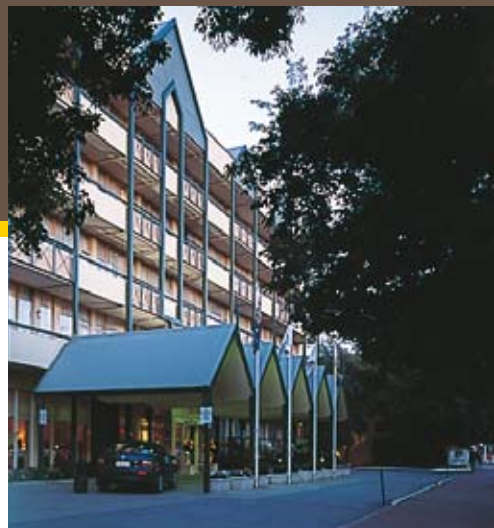

226 South Terrace, Adelaide SA 5000

Telephone +61 8 8223 4355 Facsimile +61 8 8232 5997

Email reservations.southterrace@chifleyhotels.com

GDS Booking Code: IQ

CHIFLEY

ON SOUTH TERRACE

ADELAIDE

THE *escape clubs*

CONSTELLATION HOTEL GROUP

A division of Touraust Corporation

CHIFLEY

ON SOUTH TERRACE

ADELAIDE

What a delightful surprise.